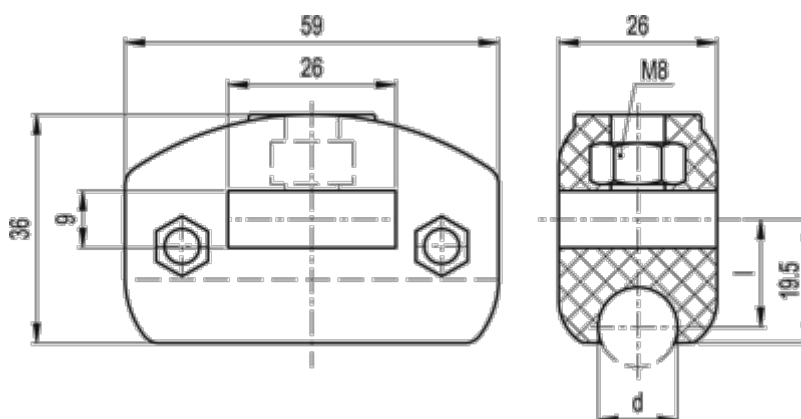

Data Sheet

Article number: 2310419687
Description: E+G Guide rail clamp
MPG-C-12

Measures

d = 12
l = 15
Weight (g) = 46